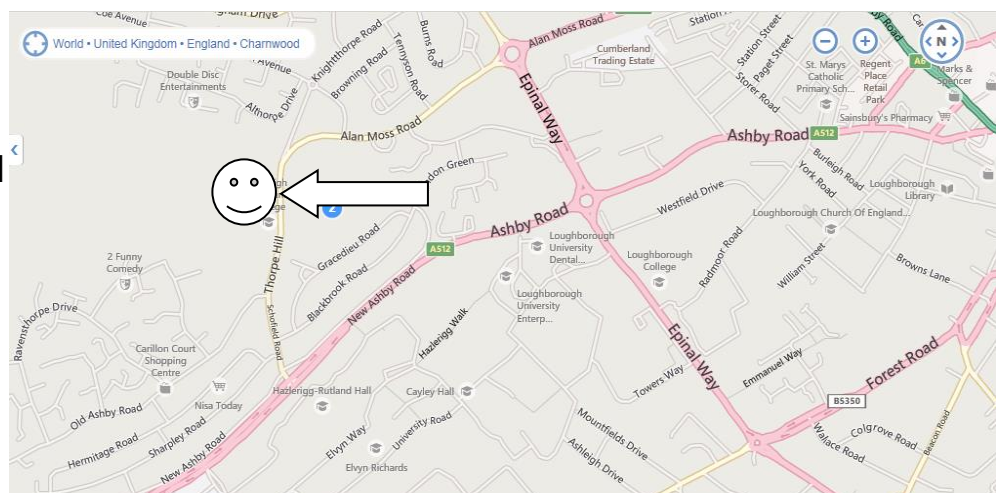

How to find us

Loughborough Learning Alliance is based at Ashmount School.

Ashmount School is located behind Charnwood College. Please enter the Campus via Gate 1. If the security gates are closed, please press the buzzer labelled Ashmount School and advise the Reception team that you are attending the course.

Once the gates are open, turn left half way up the drive. You will see Ashmount School in front of you.

Please park in the school car park and report to reception at the front of the school.

If using Sat Nav, please use the postcode LE11 4SQ rather than entering Ashmount School into your Sat Nav, as sometimes this can take you to a nearby housing estate.

Ashmount School
Thorpe Hill
Loughborough
Leicestershire
LE11 4SQ

If you have any further questions, please contact us on 01509 632911.